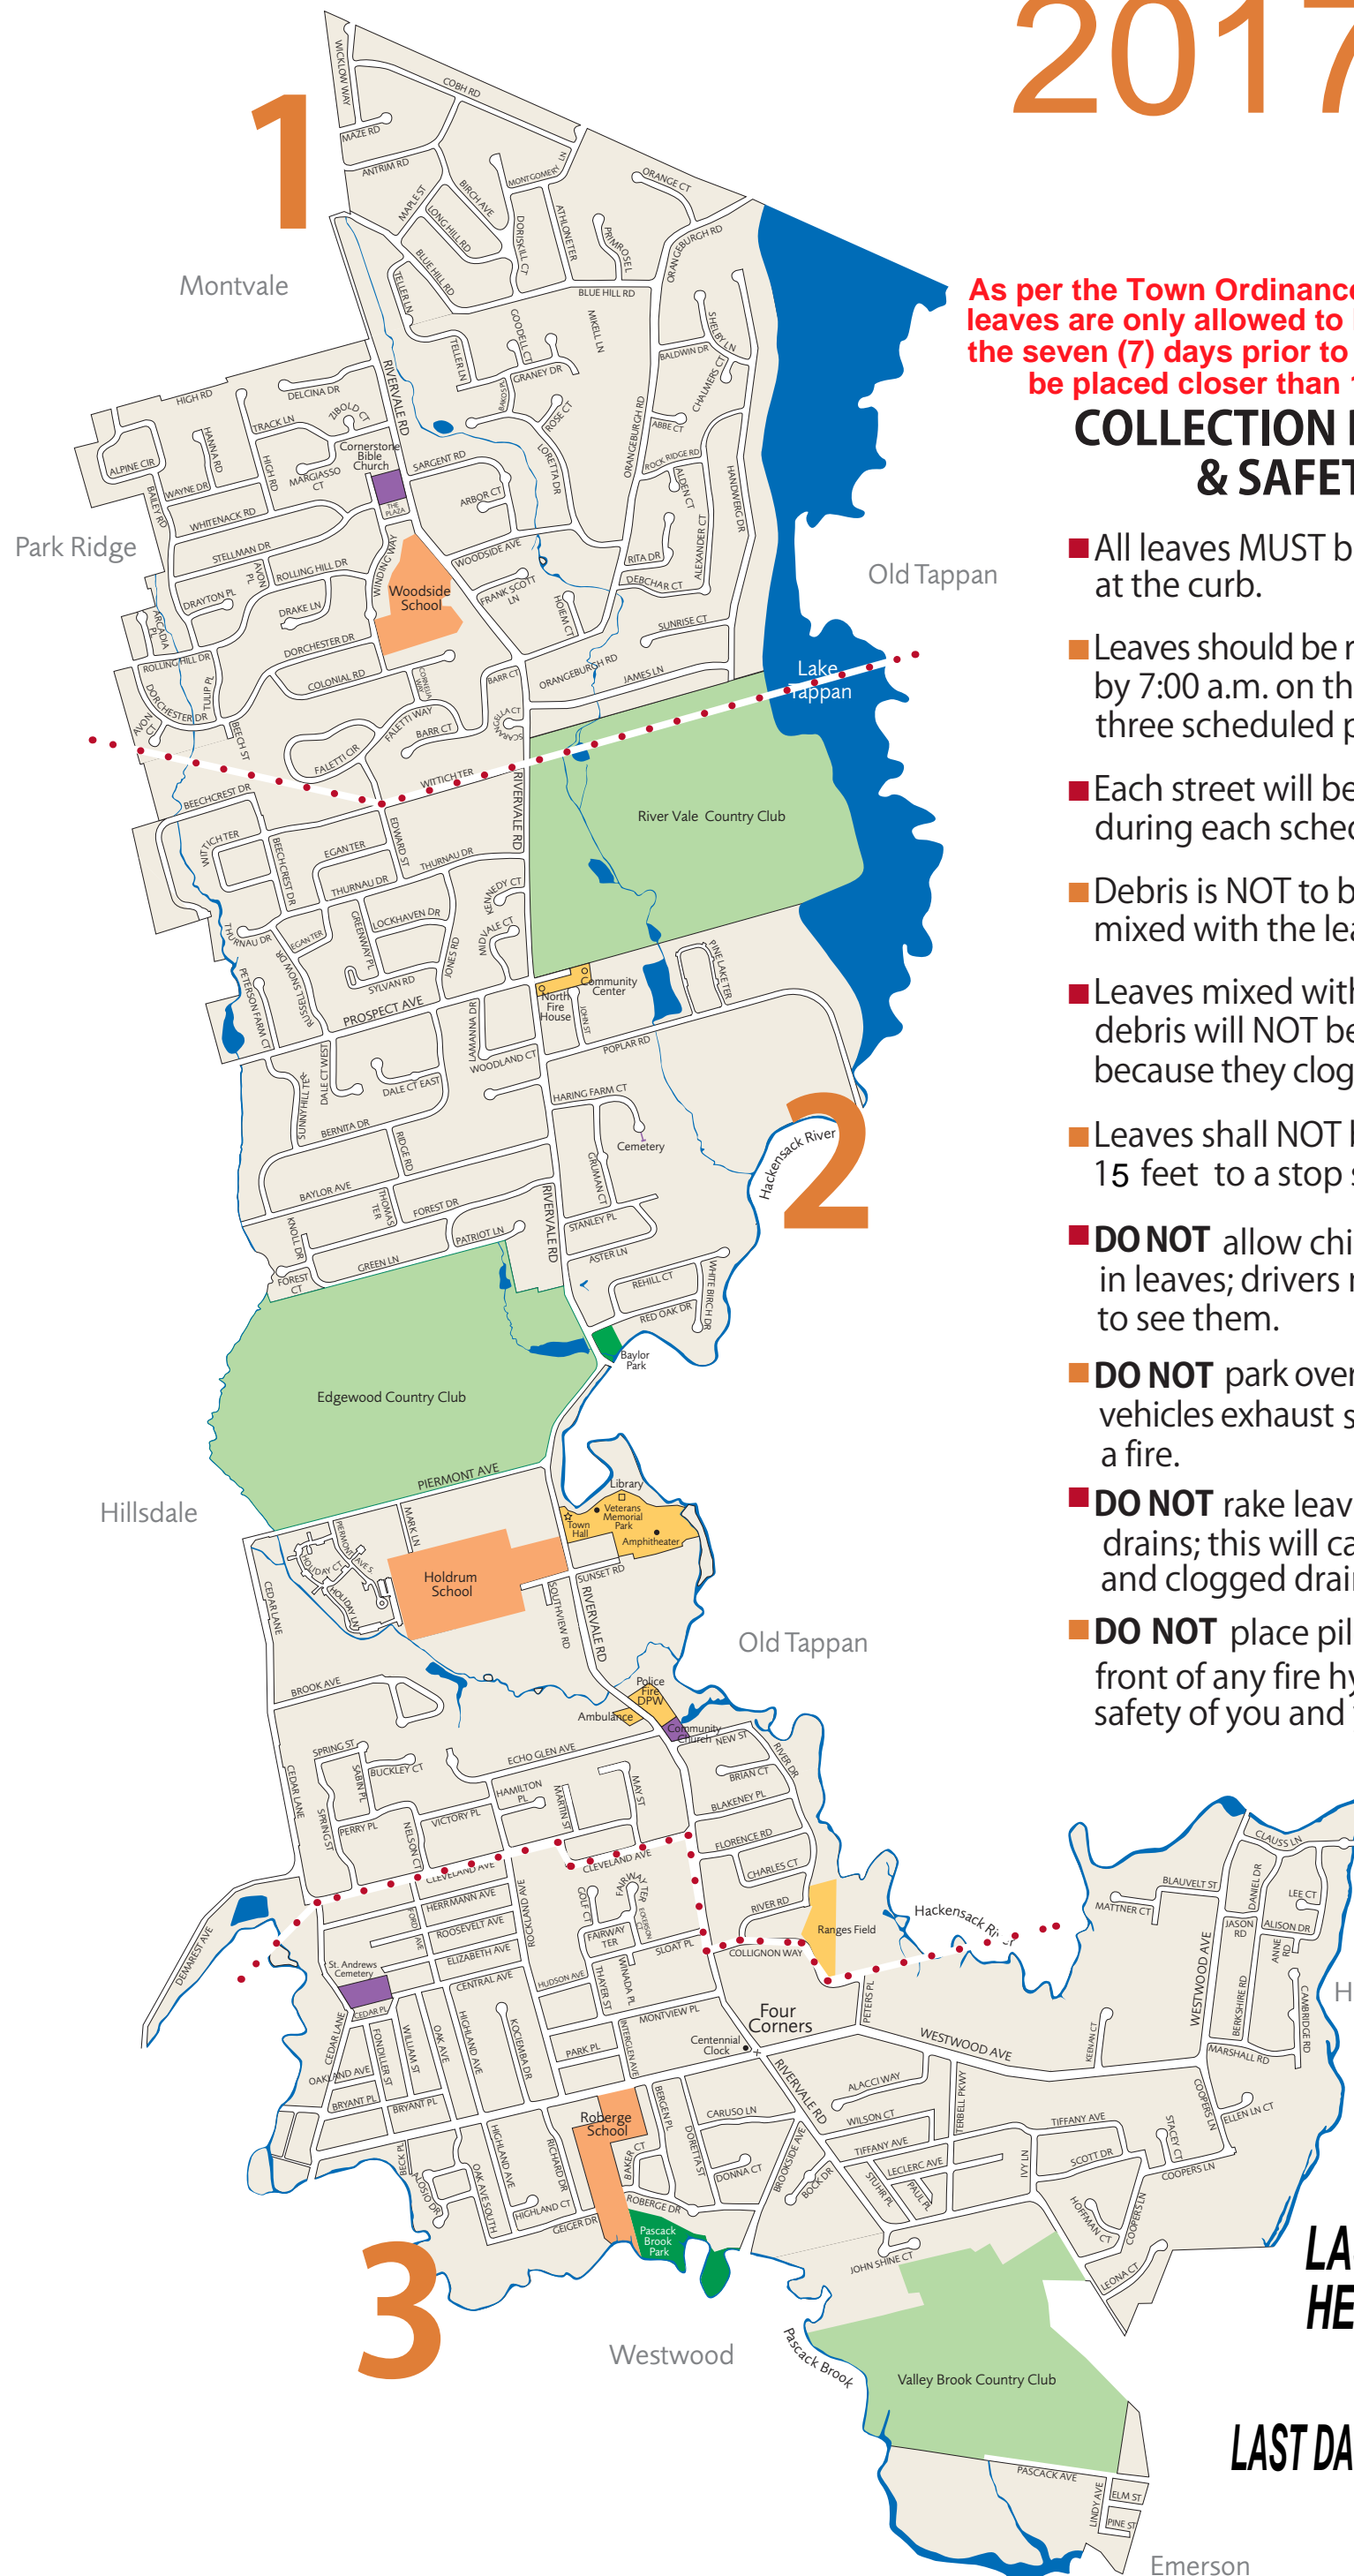

2017 Leaf Removal Schedule

As per the Town Ordinance on Storm Water Management, leaves are only allowed to be placed at curbside during the seven (7) days prior to a scheduled collection and shall not be placed closer than 10 feet from any storm drain inlet.

COLLECTION PROCEDURES & SAFETY TIPS:

- All leaves MUST be placed loose at the curb.
- Leaves should be ready for collection by 7:00 a.m. on the first day of your three scheduled pickups.
- Each street will be picked up once during each scheduled pickup.
- Debris is NOT to be put out or mixed with the leaves.
- Leaves mixed with branches or debris will NOT be picked up because they clog the Leaf Machines.
- Leaves shall NOT be placed closer than 15 feet to a stop sign.
- **DO NOT** allow children to play in leaves; drivers may be unable to see them.
- **DO NOT** park over leaf piles; your vehicles exhaust system may cause a fire.
- **DO NOT** rake leaves over storm drains; this will cause flooding and clogged drains.
- **DO NOT** place piles of leaves in front of any fire hydrants for the safety of you and your neighbors.

ZONE 1

October 18th
October 23rd - October 27th
November 13th - November 17th

ABBE COURT ALDEN COURT ALEXANDER COURT ALPINE CIRCLE ANTRIM ROAD ARBOR COURT ARCADIA PLACE ATHLONE TERRACE AVON COURT AVON PLACE BAKOS PLACE BALDWIN DRIVE BARR COURT BEECH STREET BIRCH AVENUE BLUE HILL ROAD CHALMERS COURT COBH ROAD COLONIAL ROAD CORNELIA WAY DEBCHAR COURT DELCINA DRIVE DORCHESTER DRIVE DORISKILL COURT DRAKE LANE BRAYTON PLACE EDWARD STREET (north of Wittich Ter) FALETTI CIRCLE FALETTI WAY FRANK SCOTT DRIVE GOODELL COURT GRANEY DRIVE HANDWERG DRIVE	HANNA ROAD HIGH ROAD HOIEM COURT JAMES LANE LONG HILL ROAD LORETTA DRIVE MAPLE STREET MARGIASSO COURT MAZE ROAD MICKELL LANE MONTGOMERY LANE ORANGE COURT ORANGEBURGH ROAD PRIMROSE LANE RITA DRIVE RIVER VALE ROAD (Wittich Terrace to Blue Hill Road) ROCK RIDGE ROAD ROLLING HILL DRIVE ROSE COURT SARGENT ROAD SCARANGELLA COURT SHELBY LANE STELLMAN DRIVE SUNRISE COURT TELLER LANE THE PLAZA TRACK LANE TULIP PLACE WAYNE DRIVE WHITENACK ROAD WICKLOW WAY WINDING WAY WOODSIDE AVENUE ZIBOLD COURT

Weather and the amount of leaves on the roadway will affect our ability to keep on schedule so please be patient if we are late – but remember we collect leaves from your street at least 3 times during the leaf season.

ZONE 2

October 19th
October 30th - November 3rd
November 20th - November 22nd