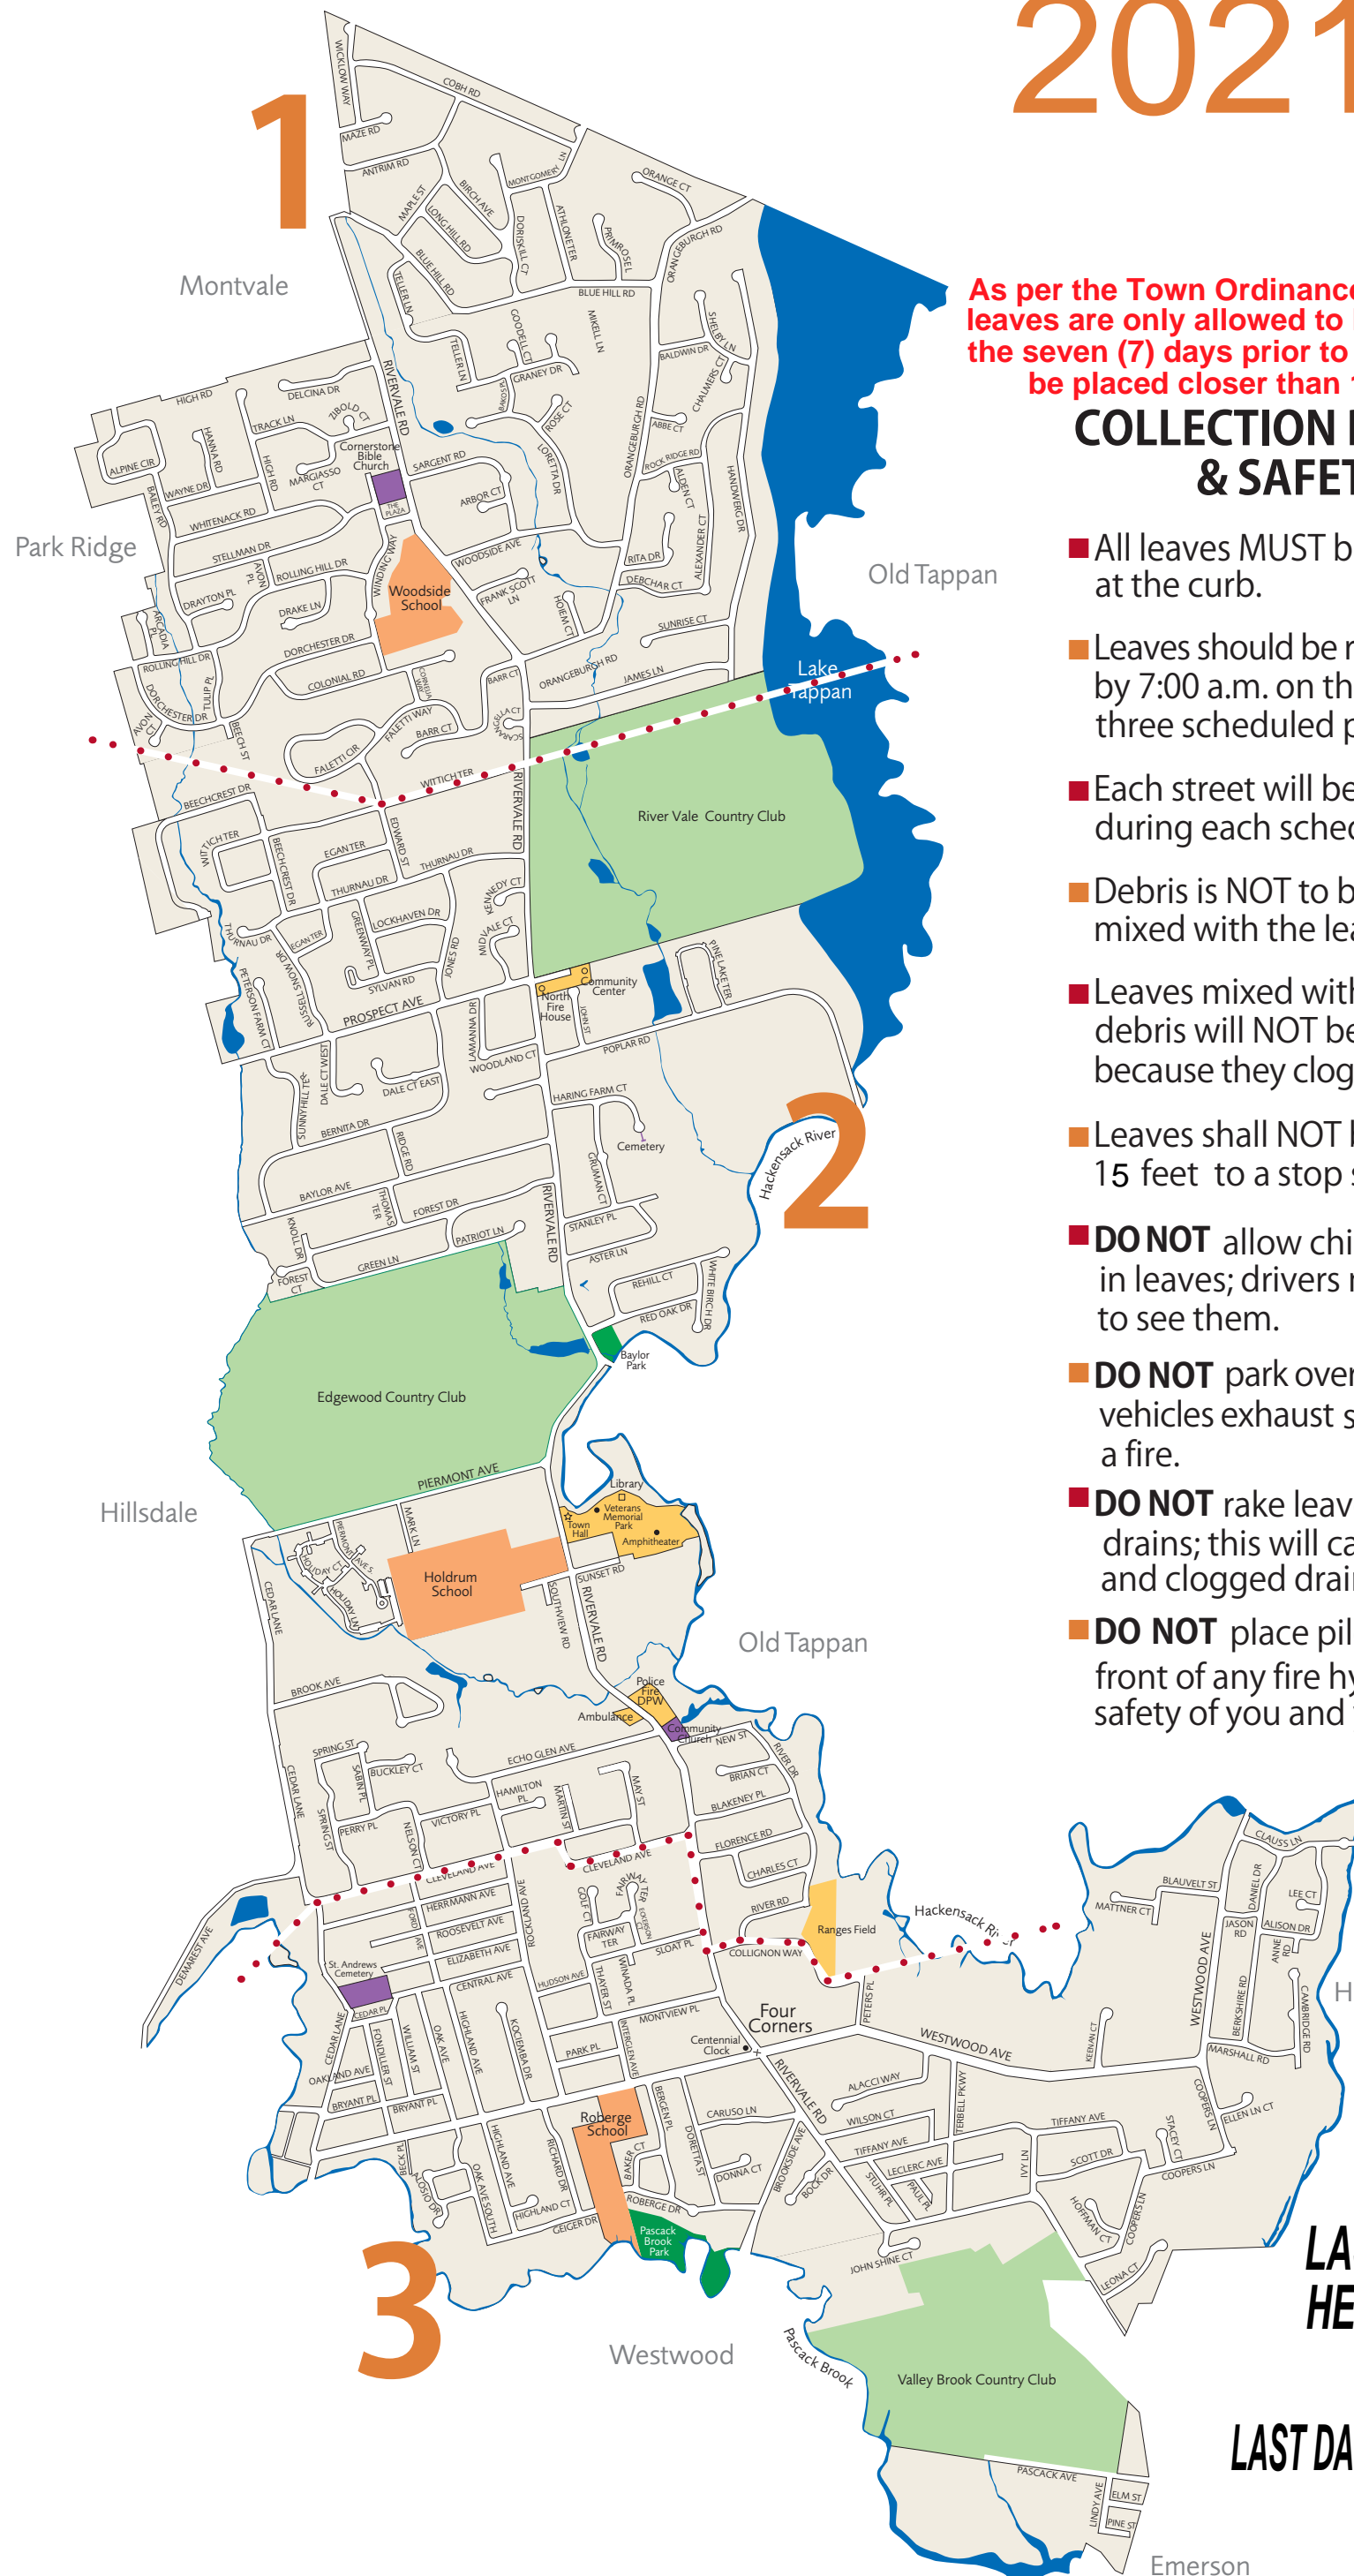

2021 Leaf Removal Schedule

Weather and the amount of leaves on the roadway will affect our ability to keep on schedule so please be patient if we are late – but remember we collect leaves from your street at least 3 times during the leaf season.

As per the Town Ordinance on Storm Water Management, leaves are only allowed to be placed at curbside during the seven (7) days prior to a scheduled collection and shall not be placed closer than 10 feet from any storm drain inlet.

COLLECTION PROCEDURES & SAFETY TIPS:

- All leaves **MUST** be placed loose at the curb.
- Leaves should be ready for collection by 7:00 a.m. on the first day of your three scheduled pickups.
- Each street will be picked up once during each scheduled pickup.
- Debris is **NOT** to be put out or mixed with the leaves.
- Leaves mixed with branches or debris will **NOT** be picked up because they clog the Leaf Machines.
- Leaves shall **NOT** be placed closer than 15 feet to a stop sign.
- **DO NOT** allow children to play in leaves; drivers may be unable to see them.
- **DO NOT** park over leaf piles; your vehicles exhaust system may cause a fire.
- **DO NOT** rake leaves over storm drains; this will cause flooding and clogged drains.
- **DO NOT** place piles of leaves in front of any fire hydrants for the safety of you and your neighbors.

ZONE 1

October 18th
October 25th - October 29th
November 15th - November 19th

ABBE COURT ALDEN COURT ALEXANDER COURT ALPINE CIRCLE ANTRIM ROAD ARBOR COURT ARCADIA PLACE ATHLONE TERRACE AVON COURT AVON PLACE BAKOS PLACE BALDWIN DRIVE BARR COURT BEECH STREET BIRCH AVENUE BLUE HILL ROAD CHALMERS COURT COBH ROAD COLONIAL ROAD CORNELIA WAY DEBCHAR COURT DELCINA DRIVE DORCHESTER DRIVE DORISKILL COURT DRAKE LANE DRAYTON PLACE EDWARD STREET (north of Wittich Ter) FALETTI CIRCLE FALETTI WAY FRANK SCOTT DRIVE GOODELL COURT GRANEY DRIVE HANDWERG DRIVE	HANNA ROAD HIGH ROAD HOIEM COURT JAMES LANE LONG HILL ROAD LORETTA DRIVE MAPLE STREET MARGIASSO COURT MAZE ROAD MICKELL LANE MONTGOMERY LANE ORANGE COURT ORANGEBURGH ROAD PRIMROSE LANE RITA DRIVE RIVER VALE ROAD (Wittich Terrace to Blue Hill Road) ROCK RIDGE ROAD ROLLING HILL DRIVE ROSE COURT SARGENT ROAD SCARANGELLA COURT SHELBY LANE STELLMAN DRIVE SUNRISE COURT TELLER LANE THE PLAZA TRACK LANE TULIP PLACE WAYNE DRIVE WHITENACK ROAD WICKLOW WAY WINDING WAY WOODSIDE AVENUE ZIBOLD COURT

ZONE 2

October 19th
November 1st - November 5th
November 22nd - November 26th